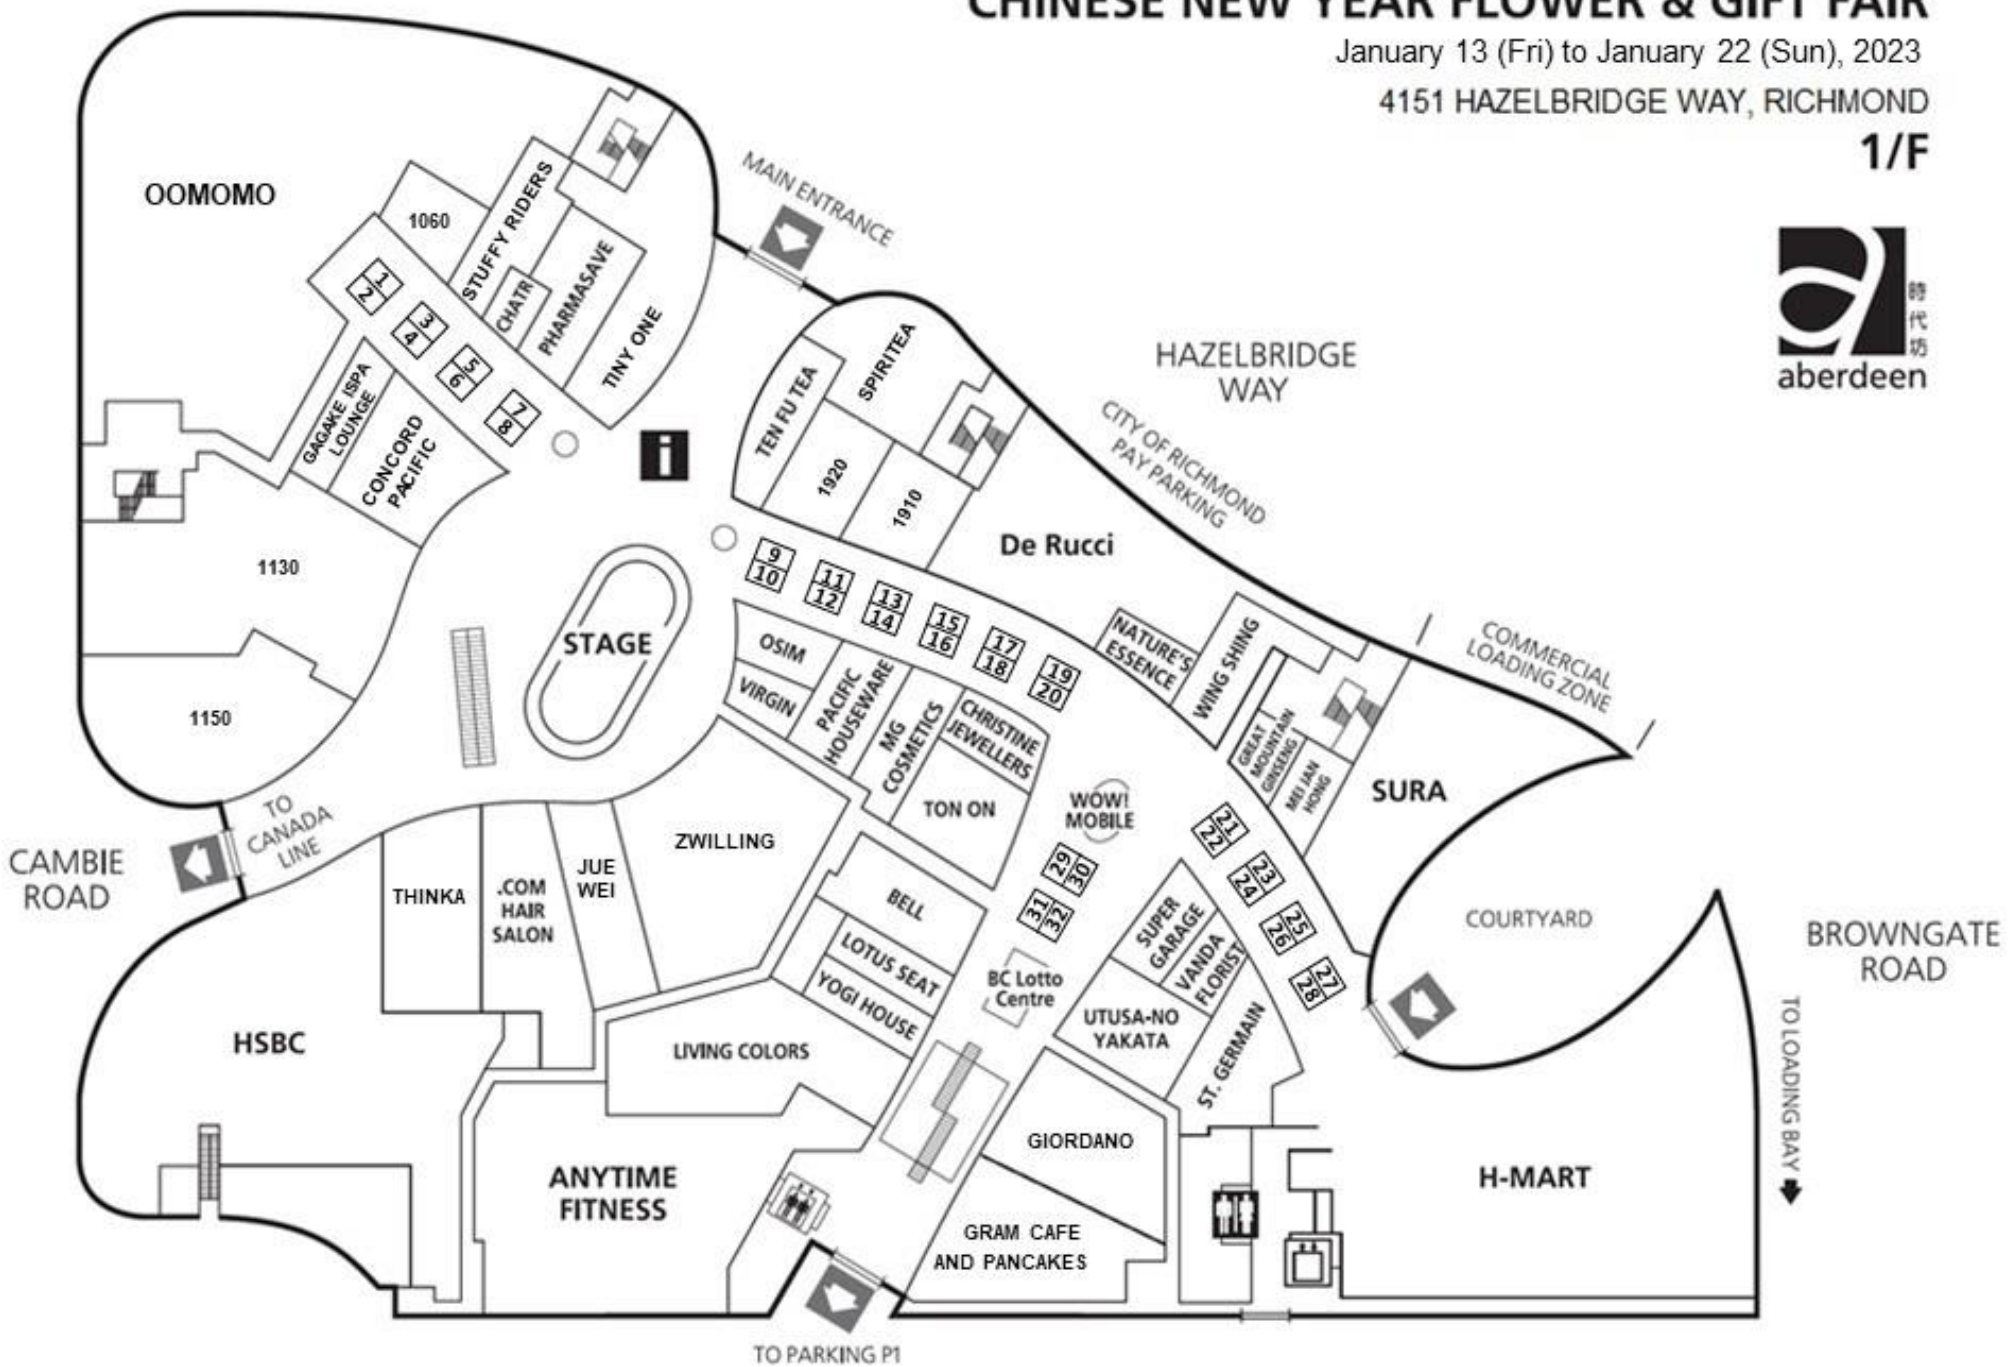

ABERDEEN CENTRE CHINESE NEW YEAR FLOWER & GIFT FAIR

January 13 (Fri) to January 22 (Sun), 2023

4151 HAZELBRIDGE WAY, RICHMOND

1/F

ABERDEEN CENTRE CHINESE NEW YEAR FLOWER & GIFT FAIR

January 13 (Fri) to January 22 (Sun), 2023

4151 HAZELBRIDGE WAY, RICHMOND

2/F